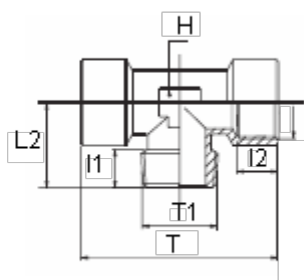

Article number: 5891240TRM5
Description: Tee fitting 1240TR
M5 - M5

Measures

H = 8
l1 = 26.5
L1 = 5.0
l2 = 11.5
L2 = 5.5
T1 = M5
T2 = M5